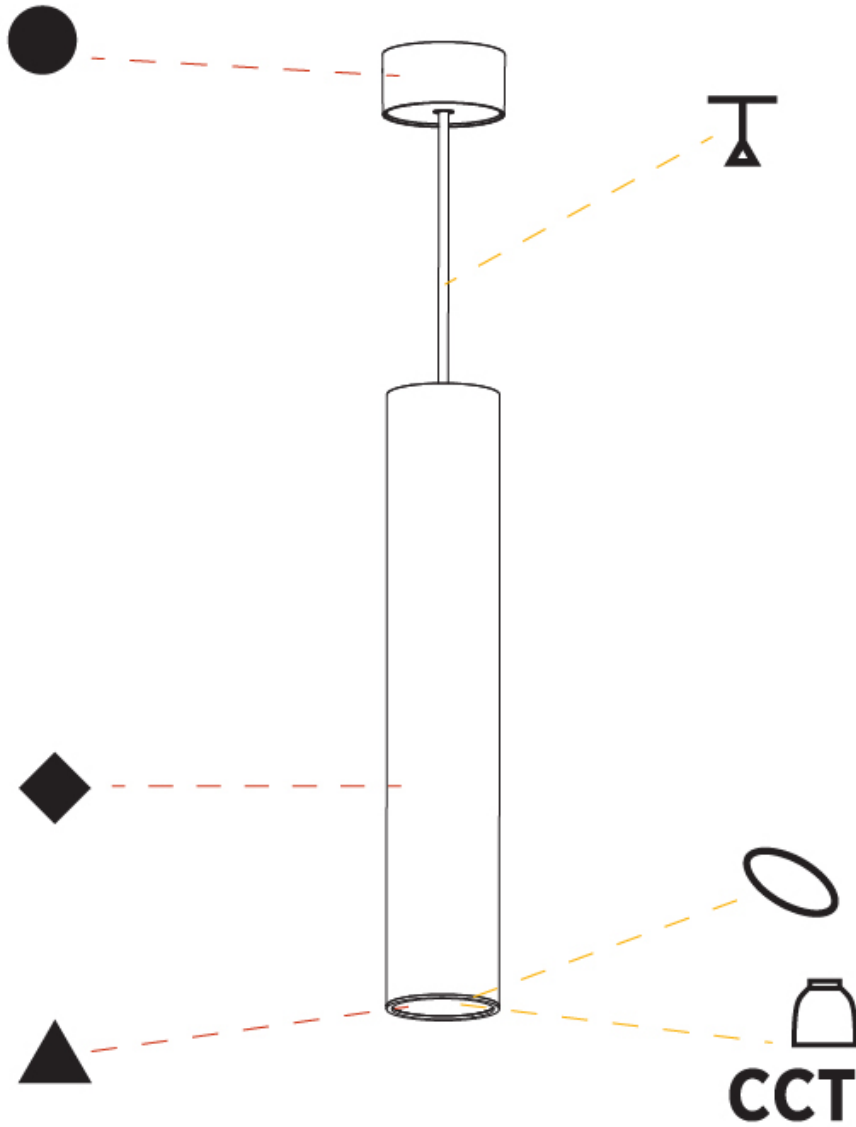

HANGOVER MONOPOINT SURFACE CANOPY SUSPENSION

A300170-

PROJECT
TYPE
SPECIFIER
QUANTITY
DATE

A